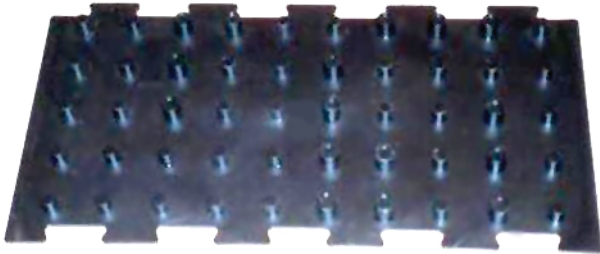

SOCKET MAT

by WESTWOOD ENTERPRISES

Also Available at:

- Capable of storing 180 sockets, regular or swivel, with 1/4", 3/8" or 1/2" drive
- Puzzles together and utilizes adjustable shim sleeves
- Measures 15-3/4" x 23"
- Constructed of durable, flexible PVC
- Can be placed in a tool chest drawer or on the workbench

QTY	PART#	COLOR (Circle One)	DESCRIPTION	PRICE	TOTAL	
	1010	RED	(3) 3/8" Mats	\$29.95		
		BLACK	(1) Bag of 40 Shim Sleeves			
	1011	RED	(2) 3/8" Mats & (1) 1/4" Mat	\$29.95		
		BLACK	(1) Bag of 40 Shim Sleeves			
	1012	RED	(1) 1/4" Mat	\$9.80		
		BLACK				
	1015	BLACK	(1) Additional Bag of 40 Shim Sleeves	\$1.95		
Shipping & Handling within Canada				Add	\$9.95	
Shipping & Handling to the USA				Add	\$13.95	
TOTAL						